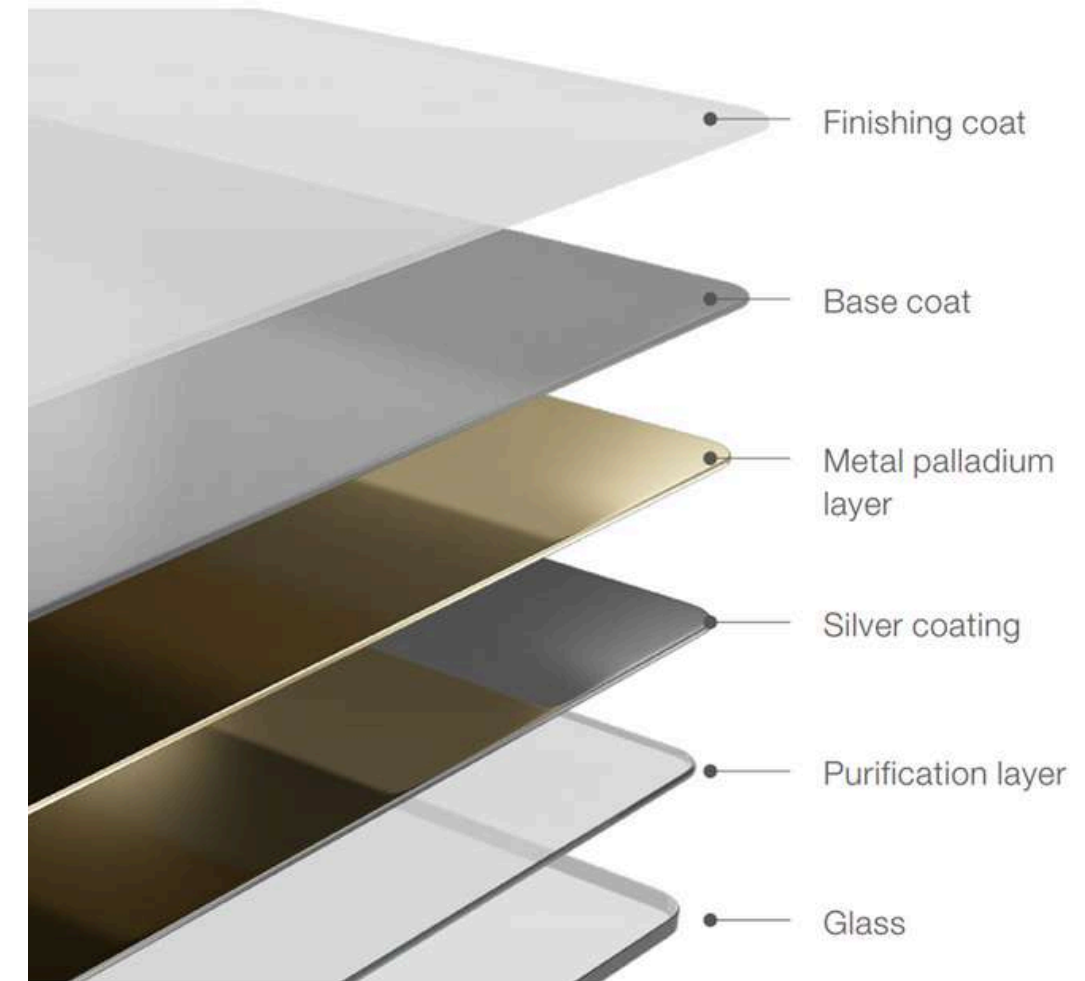

Produkt

Vårt företag har den mest avancerade teknologin, tillsammans med ett team av specialister inom sektorn, vilket ger oss en hög produktionskapacitet till kundens tjänst. Att vara tillverkare gör det möjligt för oss att anpassa oss till alla behov som våra kunder efterfrågar, med en noggrann produktkvalitet och ständigt utveckling av nya marknadsteknologier. Tack vare vår erfarenhet och mångsidighet som tillverkare kan vi erbjuda skräddarsydda speglar, vilket skiljer oss från andra leverantörer.

Product

Our company has the most advanced technology, along with a team of specialists in the sector, which provides us with high productive capacity at the service of the customer. Being manufacturers allows us to adapt to any needs our customers may request, with meticulous product quality and constant development of new market technologies. Thanks to our experience and versatility as manufacturers, we are able to offer custom-made mirrors, thus differentiating ourselves from other suppliers.